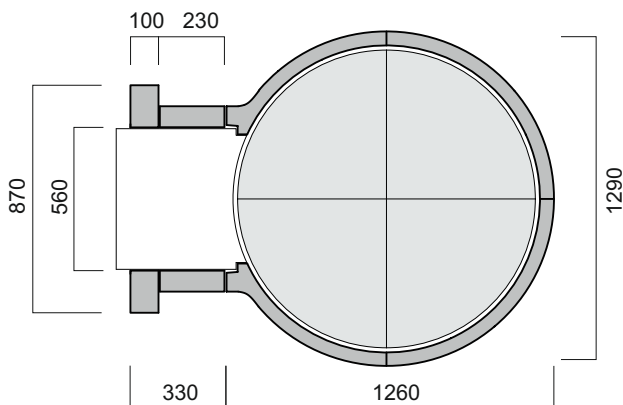

Oven with Arch KIT

Oven assembling KIT with Arch KIT

Oven without Arch KIT

ISCHIA 110 + ARCH KIT

Components: 4 floor elements, 4 dome elements, 1 sill, 1 metal door with thermometer, 2 lateral parts, brick style arch, standard hood.

Oven external dimensions (mm)	Length 1640 x Width 1290 x Height 640
Flue dimensions (recommended, mm)	250
Pizza capacity (no. of pizzas at a time)	5/6
Oven weight with Arch KIT - Oven only (Kg)	410 - 310