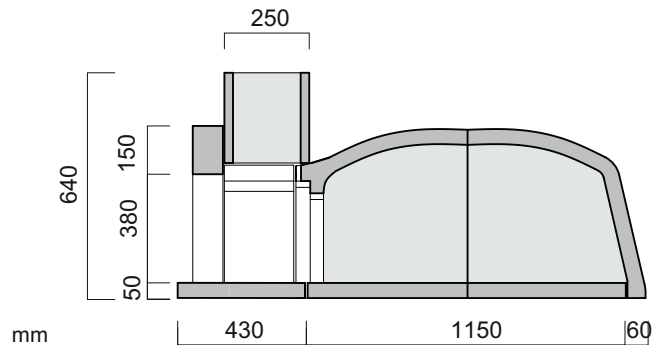

Oven with Arch KIT

Oven assembling KIT with Arch KIT

Oven without Arch KIT

ISCHIA 110 + ARCH KIT

Components: 4 floor elements, 4 dome elements, 1 sill, 1 metal door with thermometer, 2 lateral parts, brick style arch, standard hood.

Oven external dimensions (mm)	Length 1640 x Width 1290 x Height 640
Flue dimensions (recommended, mm)	250
Pizza capacity (no. of pizzas at a time)	5/6
Oven weight with Arch KIT - Oven only (Kg)	410 - 310